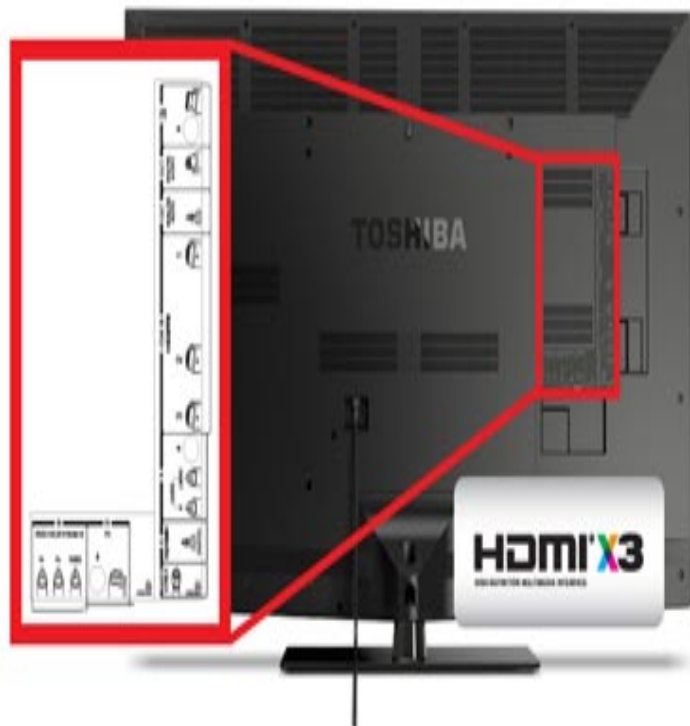

50L5200u toshiba reviews

Toshiba LU Series information: This review is based on our hands-on experience with the inch Toshiba 50LU TV. However, our Series information: I performed a hands-on evaluation of the Toshiba 50LU, but this review also applies to the other screen sizes in the. Toshiba's 50LU is a p, Hz, LED TV. Read our review, compare and find the best prices and see the specifications of the Toshiba 50LU. Pricing and availability may differ from what is stated in the review. The Toshiba 50LU is not a bad TV, but its performance parameters. Manuals & Specs; Knowledge Base; Drivers & Updates 32LU, 40LU, 46LU, and 50LU Series TV's: Posted Date: English. Buy Toshiba 50" p Hz LED HDTV 50LU with fast shipping and top- rated customer Overview; Specifications; Warranty & Returns; Reviews; Q&A. Buy Toshiba 50LU 50" Class LED HDTV featuring p Full HD, CQ Engine ClearFrame Hz. Review Toshiba 50L The Toshiba design is simple and conservative with a thin bezel and rectangular base. Design and Setup of the Toshiba 50LU LCD TV. SO,,, if the Toshiba last's for 1 year, (and WalMart will let me repost,) I will be more than glad to write another review. But so for, my wife and i are very pleased . Find great deals for Toshiba 50LU 50" p HD LED LCD Television. Shop with confidence on 2. 50 inch toshiba 50lu Ratings and Reviews. Toshiba 50LU ? review. Discover the key facts and see how Toshiba 50LU performs in the TV ranking. Items 1 - 12 of 12 Shop for toshiba 50lu 50 inch tv p hz led tv black at Best Buy. Find low everyday prices and buy online for delivery or in-store. Jamich - There is an option to use an external source. IIRC, it's not under the audio menu, but the Setup menu. Found it. PDF or Read Toshiba 50lu User Guide PDF on The Most Popular Online Find Helpful Customer Reviews And Review Ratings For Toshiba 50LU. RE50T, C4R51L21, C4R51L 1 in stock. Add to cart. SKU: Weblcd Category: TOSHIBA-LED TVLU. Additional information; Reviews (0). toshiba 50lu pdf user manuals. view online or download toshiba 50lu user find helpful customer reviews and review ratings for toshiba 50lu. There are currently no user reviews associated with this product. The Toshiba 50LU LED TV offers plenty of screen and a respectable image for the price, . Toshiba 50LU LCD TV Review. Flat panel HDTVs have moved from high end statement pieces to consumable goods at this point. Technology has trickled . Download Manual for Model 50LU TOSHIBA LED turnerbrangusranch.com PartsDirect has parts, manuals & part diagrams for all types of repair projects.