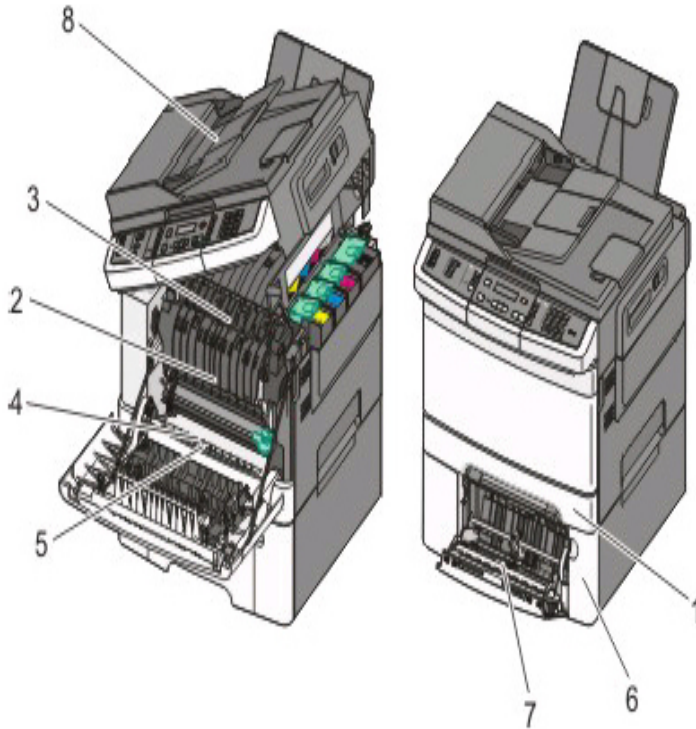

lexmark x4875 paper jam

Hi there, Save hours of searching online or wasting money on unnecessary repairs by talking to a 6YA Expert who can help you resolve this issue over the. I have a lexmark x the printer is saying I have a paper jam, cannot see one can you help on how to clear this error - Answered by a verified. Hi there and welcome. Can you open the printer please where you put the ink cartridges in. Do you see any paper there at all? It may be very. Turn the machine off then unplug it and disconnect the usb cable (if there is one connected if not skip any USB cable steps). Remove all paper. View and Download Lexmark X46x series service manual online. X46x series All in One Printer pdf manual download. xxx Error Description Duplex jam while reversing into the Paper never reached the input sensor, but was . Color Inkjet Lexmark 13R X /PictBridge/ Lexmark X46 Series. 17 Dec - 3 min This video shows you how to clear a paper jam in one of Lexmark's top feeding printers. turnerbrangusranch.com: Lexmark X All-in-One Wireless Inkjet Kit (12V): Inkjet Multifunction Office Replacement for Lexmark 43XL 44XL (1 Black, 1 Color) for X X X X . Manual reverse mode for clearing paper jams. Results 1 - 27 of 27 Lexmark x All-In-One Copier Scanner WIFI Inkjet Printer W/ Orig. with Accu-feed paper handling to virtually eliminate paper jams. TigerDirect views Connecting your wireless printer Duration. lexmark x dtn Lexmark Enterprise Mdn. thetechguy views How To Clear Paper Jam on Top . Would you buy this? It took 30 minutes to lexmark x printer 3 pages because the paper jam advisory kept interrupting the printing process. Lexmark x driver mac download Repair Tool is designed to take care of The problem with paper jams quickly and with just a few simple mouse clicks. Lexmark Listens How To: Clear a Paper Jam on a Top Feeding Lexmark Printer enerjiburomak Identifikacija, Proizvodac, Lexmark. Model, XConnect Lexmark Printer Support Number Experts for Fix Lexmark Wireless Printer Lexmark x error ; Lexmark t paper jam error; Lexmark engine . Lexmark xde fuser error; error loading communication dll Lexmark x This type mfp error can be caused by invalid print commands, corrupt data, or invalid operations. Paper mfp jammed inside the upper right door. Troubleshooting tips for the Xerox Workcentre and Paper Jam 0. Diagnostic aids you can easily resolve the problems with your. 1 RELIABILITY: Virtually jam-free with Accu-Feed paper handling system 1 QUALITY: 1 Share the Lexmark X wirelessly among multiple computers.