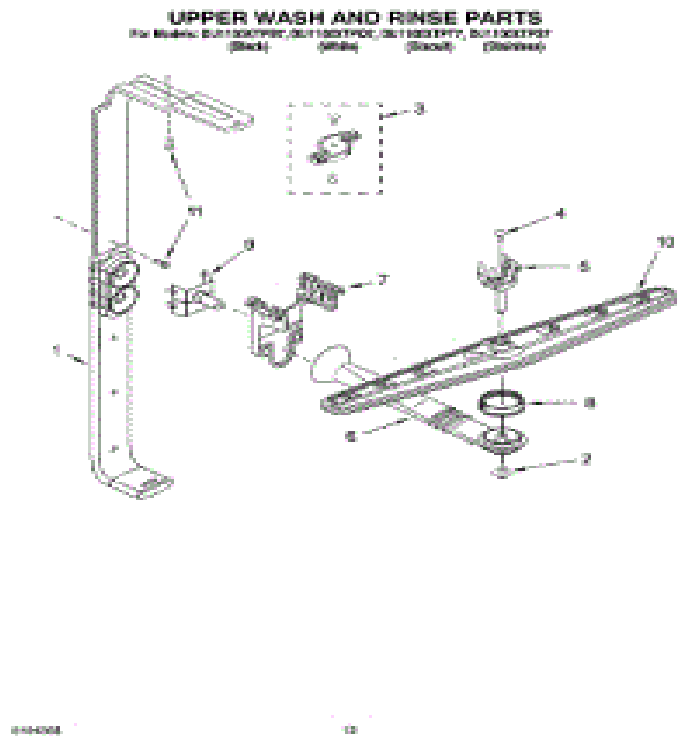

# du1100xtps7 parts

Original, high quality parts for Whirlpool DUXTPS7 Dishwasher in stock and ready to ship today. days to return any part. Whirlpool Dishwasher Model DUXTPS7 Parts - Shop online or call Fast shipping. Open 7 days a week. day return policy. Whirlpool Dishwasher Model DUXTPS7 Pump Parts - Shop online or call Fast shipping. Open 7 days a week. day return policy. Need to fix your DUXTPS7 Dishwasher? We have parts, diagrams, accessories and repair advice to make your tool repairs easy. Shop for Whirlpool Dishwasher DUXTPS7 repair parts today! Find parts by name, location or by symptoms like not cleaning dishes properly & leaking. Whirlpool DUXTPS7 Dishwasher Parts and Accessories. Largest Selection, Best Prices, Free Shipping Available at [turnerbrangusranch.com](http://turnerbrangusranch.com) Shop for OEM high quality Whirlpool Dishwasher DUXTPS7 repair parts from Parts Dr. Same day \$ shipping and free repair help. A full parts list and diagrams of the Whirlpool Dishwasher DUXTPS7 and all other major appliances. Same-day shipping and no-hassle returns. Whirlpool DUXTPS7 Pdf User Manuals. View online or download Whirlpool DUXTPS7 Parts List. Item #, Part #, Description, Price / Status, Add to Cart. 1, W W Whirlpool Dishwasher Heating Element, \$ In-Stock. 2, WPDUXTPS7 Whirlpool Encompass replacement parts & accessories. Whirlpool DUXTPS7 Heating Element Replacement. DUXTPS7 Parts List. All Orders are Shipped Out Same Day Before 3pm EST (Monday to Friday). Diagram for 01 - Door And Panel Parts 01 - Door And. DUXTPS7 CONTROL PANEL DUXTPS7 LOWER WASHARM 50 MISCELLANEOUS PARTS BAG. DUXTPS7 TUB AND FRAME. Popular Searches: (Click to search) also assembly bracket door drain electronic element heater hose includes item motor paint pump seal sump touch.