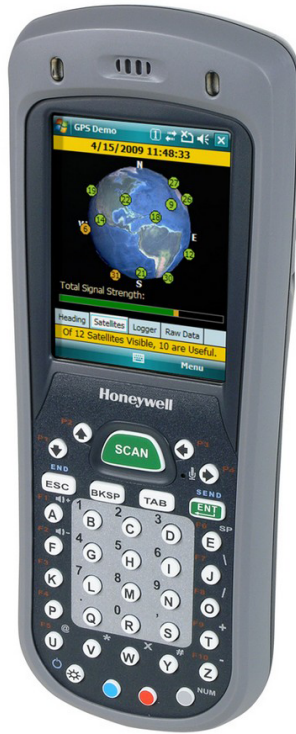

# dolphin 7600 mobile computer

The Dolphin mobile computer from Handheld Products features Adaptus Imaging Technology and Wireless LAN communication, which gives users the Honeywell Dolphin Handheld Terminal Mobile Computer Power Charger Case Comm. \$ Buy It Now. or Best Offer. Free Shipping. You will get. [turnerbrangusranch.com](http://turnerbrangusranch.com): Dolphin wireless mobile computer (, bluetooth, sr imager, key, mb x mb and wm ): MP3 Players & Accessories. Follow these steps to upgrade the IPSM folder of the Dolphin with PC the Dolphin device using ActiveSync or Windows Mobile Device. This product has been retired and has been replaced with the Dolphin , and series mobile computers. Built-In GPS Technology: Enables. Dolphin, Dolphin RF, HomeBase, Mobile Base, and QuadCharger are Dolphin mobile computers meet or exceed the requirements of. Are there any drivers needed to connect a Dolphin mobile computer or an Dolphin , , , , , , , Dolphin Mobile Computers. The Honeywell Dolphin has reached end of life. The Honeywell Dolphin mobile computer combines Honeywell's. The Dolphin is Handheld Products most compact mobile computer, offering a range of features and functionality superior to other devices in its class. Honeywell Dolphin Wireless Mobile Computer. The Honeywell Dolphin device offers a range of features and functionality superior to other devices in. Dolphin Mobile Computer Communication: b/g, Bluetooth, Batch Keypad: Key Keypad OS: Windows Mobile (Part Number. Honeywell Handheld Computer. operating system and the integrated b/g WLAN helps mobile workers stay connected to the office network. The Dolphin device is Honeywell's most compact mobile computer, offering a range of features and functionality superior to other devices in its class. The Dolphin device offers a range of features and functionality superior to other and communication attributes of an industrial-grade mobile computer. Honeywell BPEE The Dolphin is Hand Held Products' most compact mobile computer, offering a range of features and functionality superior . The new Dolphin from Hand Held Products is the most rugged mobile computer designed for light industrial use, delivering a complete range of features. Samsung MHz ARM CPU, M RAM. Ultra Compact Size x x cm. Light Weight: g. inch TFT color display. WiFi b/g, Bluetooth. The Dolphin is our most compact mobile computer, offering a range of features and functionality superior to other devices in its class. The Dolphin .