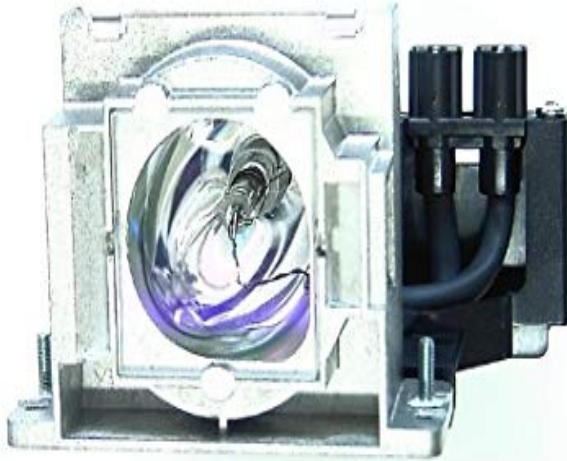

# mitsubishi hc3000

Epson Home Cinema Full HD p 3, lumens Color Brightness (Color Light Output). BenQ WXGA Business Projector (MWAE), DLP, Lumens, 15, Contrast, Dual. BenQ DLP HD p Projector (TH) - 3D Home Theater Projector with 3, ANSI Lumens.HC User Manual. ENGLISH. This User Manual is important to you. Please read it before Responsible party: Mitsubishi Digital Electronics America, Inc.My preference is to review projectors right about the time they hit the market in the US. In the case of Mitsubishi's HC, though, the product.Projector Model, HCU. Technology, DLP. Price, Brightness ( Manufacturer Claim), Brightness Description, lumens. Contrast Ratio, 4,The case in point here is Mitsubishi's HC single-chip DLP projector. Its diminutive \$ price tag doesn't buy you state-of-the-art.Mitsubishi HC deals? Amazon. No price information. Check Amazon. We check over million products every day for the best prices.Need a replacement Mitsubishi HC lamp? We guarantee the lowest price & free ground shipping on all Mitsubishi HC - click for the best deal!.View and Download Mitsubishi Electric HC user manual online. Mitsubishi DLP Projector User Manual HC HC Projector pdf manual download.Find great deals for Mitsubishi HCU DLP Projector. Shop with confidence on eBay!.Find great deals for Mitsubishi HC DLP Projektor. Shop with confidence on eBay!.Pureland Supply stocks HC Mitsubishi Projector Lamps with genuine original Ushio bulb inside. Price: \$, Quantity in stockSince its initial presentation at the IFA convention in Berlin, the Mitsubishi HC has gained a growing popularity among hometheater fans.16 Sep - 2 min - Uploaded by stalkerhh Kurze Szene von meinem Beamer ;).As new video projectors proliferate, the models are tending to resemble each other more and more. Mitsubishi's models, however, offer a.Buy the Mitsubishi HC Lumens x (WXGA) Resolution Projector. Lowest prices and in stock for next day delivery.The Mitsubishi Electric HC seems to fly in the face of this trend with a The design of the HC is quite attractive and very compact.Recent Mitsubishi HCU Multimedia Projector questions, problems & answers. Free expert DIY tips, support, troubleshooting help & repair advice for all.This shopforbattery replacement lamp is the premium projector lamp for your Mitsubishi HC This projector lamp is a brand new lamp with NEW housing.Mitsubishi Electric is proud to introduce a home theater projector that will astound any cinematic connoisseur - the HC DLP projector with BrilliantColor.