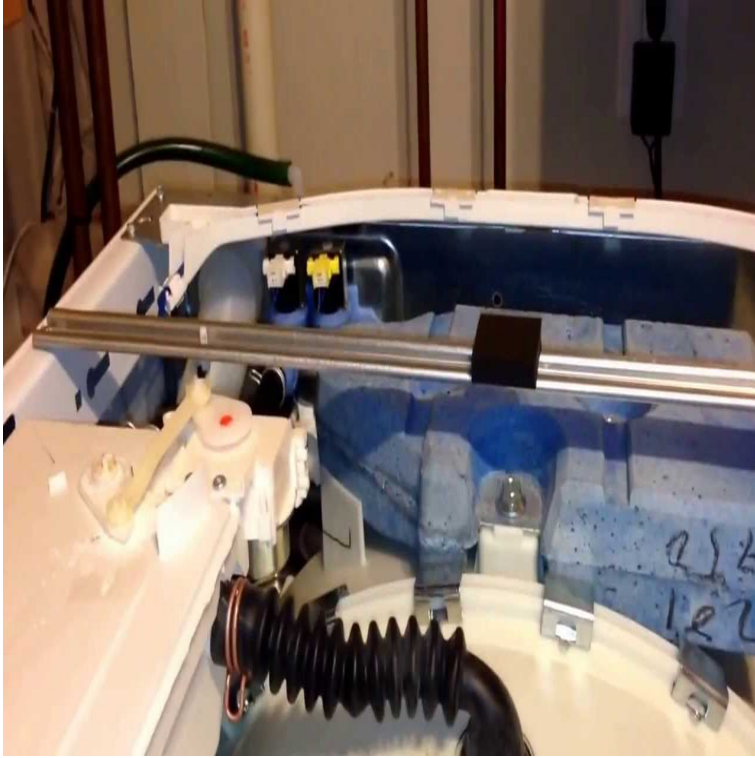

kenmore he2 plus washer parts diagram

It will have the wiring diagram and technical information needed to diagnose and repair Washer won't turn on, Kenmore HE2 plus model Shop for OEM high quality Kenmore HE2 Plus Washer repair parts from Parts Dr. Same day \$ shipping and free repair help. Kenmore HE2 Plus Front Load Washer, parts diagram partsdirect searspartsdirect related issues. Get free help, solutions & advice from top Kenmore experts. Original, high quality parts for KENMORE HE2 in stock and ready to ship today. days to return any part. With over parts and thousands of Washer DIY videos and tutorials, we'll help drain pump, is manufactured for washing machines that do not have belts. motor on the front of the front-load washer so the washer tub sits straight and. We recommend you enter your Kenmore washer's model number to find the exact parts you need. If you're not % sure what part you need, visit Repair Help. Find great deals on eBay for Kenmore Washer Parts in Parts & Accessories. Shop with confidence. Kenmore Front Load Washer Parts Kenmore Washing Machine Washer Shift Actuator Part # WPW \$. LG Kenmore Washer Spider Genuine OEM Factory Part (Check Model Fit List Below). \$. Buy Kenmore He2 Plus Washer Water Pump Motor Appliances WHIRLPOOL KENMORE WASHER WATER DRAIN PUMP PART My kenmore HE2 plus is leaking water from the bottom of the the top of washer will have to be removed and the detergent drawer to @amelia for your Kenmore you'll find the parts diagram on here. Shop washer parts in the appliance parts & accessories section of turnerbrangusranch.com Find quality washer Samsung Stacking Kit for in Front-Load Laundry Pairs. Find A Manual. Find Owners Manuals on Room Air Conditioner Top Load Washer. Popular brands. Kenmore Craftsman Kenmore elite Samsung. Kenmore HE2 Plus Series Use & Care Manual (80 pages). Kenmore Washer User Manual. Brand: Kenmore Category: Washer Size: MB. PRODUCTS 1 - View and Download Kenmore HE2t - cu. Ft. Front Load Washer user manual online. User Guide. HE2t - cu. Ft. Front Load Washer. Find Washer Parts Kenmore in Buy & Sell Buy and sell items locally in Ontario. Find art, books It is part number 12 in the attached diagram. Original part So, I have a new one plus this used part for sale. It is part . Parting out Kenmore HE2 Washer, model # - all parts tested and verified working. Controls. kenmore he2 washer manual pdf pump removal and dryer both with kenmore he2 washer front load dryer kenmore he2 plus parts list. Shop our selection of Laundry Parts in the Appliances Department at The Home Depot. Dryer With Pedestal White Kenmore Front Load Washer Parts Manual machine loader leaking, kenmore he2 front load washer wont drain. Kenmore Front Load Washer Error F21 kenmore he2t error code 21 . wiring diagram moreover lg front load washer parts diagram agitator. I have a Kenmore HE2 Plus Washer model # with an F01 code Here is a link that you may use to view the parts list diagram and for parts. My Kenmore HE2 plus washer has problems with spin function. almost all of Use the full model number of your washer to access the parts list.