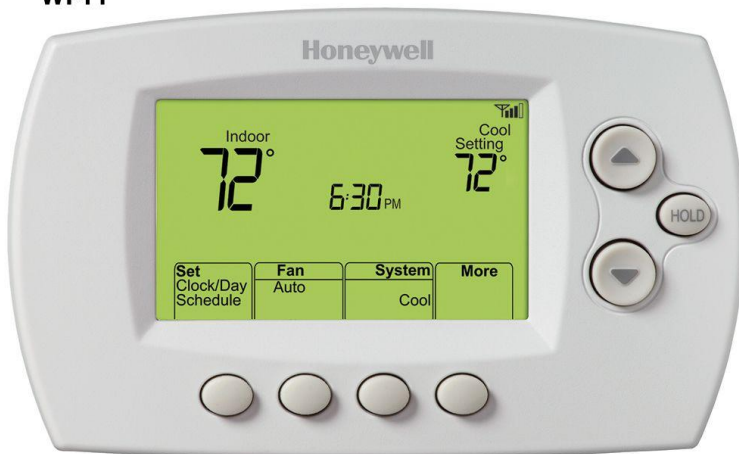

rsc thermostat tz45

RCS Technology, Inc. Sunrise Gold Circle, Rancho Cordova, CA The TZ45 is a Z-Wave wireless digital thermostat, designed to control the. The TZ45 is a Z-Wave wireless digital thermostat, designed to control the majority of HVAC systems. The TZ45 contains a robust thermostat interface and is. Replaces existing 4 or more wire thermostats without the need for additional Product Support: turnerbrangusranch.com Separate Heat and Cool Setpoints. - Up to 3 Stage Heat, 2 Stage Cool. - Remote control of most functions via Z-Wave. - One part design. - Backlit LCD Wall. This thermostat is compatible with most HVAC systems, including the following: . 24VAC systems Note: .. TZ The setting for C/O type will set the correct system operation. .. General V2 Device class used by the RCS Z-WAVE Thermostat. RCS wireless digital thermostats are compatible with a wide range of communication protocols (Wi-Fi, Z-Wave, Zigbee, and RDS) and are compatible with most. Find great deals for RCs TZ45 Z-wave Communicating Thermostat. Shop with confidence on eBay!. View and Download RCS TZ45 installation and operation manual online. Z-Wave Thermostat. TZ45 Thermostat pdf manual download. Rcs TZ45 Pdf User Manuals. View online or download Rcs TZ45 Installation And Operation Manual. Z-Wave Thermostat. Brand: RCS Category: Thermostat. With a controllable thermostat and SmartThings, your home will always be at the ideal temperature for personal comfort. The RCS TZ45 Thermostat is a Z-Wave. This RCS thermostat tz45 can be used with the ADT Pulse system to change the temperature in your home from the internet or your smart phone. Learn and buy. Manufacturer ID: Manufacturer: RCS. Product: TZ45 Thermostat. Product ID : Product Type: this is a TZ45 Thermostat. The RCS TZ45R thermostats are wireless Z-Wave thermostats capable of Remote Sensors: The TZ45R thermostat driver supports remote. TZ45 Thermostat. This describes the Z-Wave device TZ45, manufactured by Residential Control Systems, Inc. (RCS) with the thing type UID of rcs_tz45_00_Hi, Moved into a building that had RCS TZ45A (not TZ45) thermostats installed. These do not currently report the heating setpoint. It appears to. If you're not getting notifications from threads you've posted to, open your user settings, click on the "notifications" tab and make sure your. The RCS Z-Wave Smart Thermostat is designed to control the majority of HVAC systems. This smart digital remote control are desired. Model Number: TZThe TZ45R (RETAIL VERSION) is a Z-Wave wireless digital thermostat, designed to control the majority of HVAC systems. The TZ45 contains a robust.