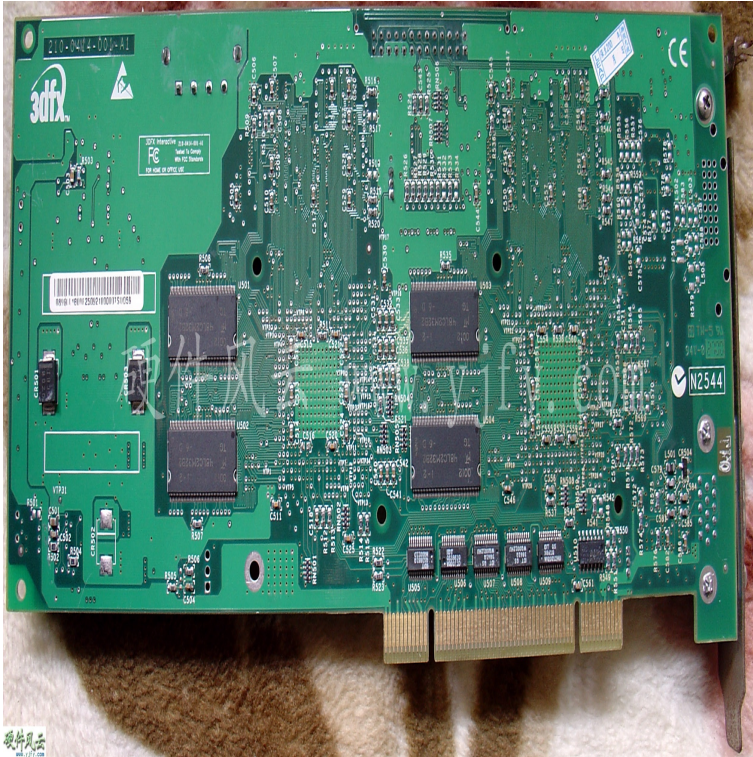

## voodoo 5500 driver

Welcome to the Voodoo4/5 Driver Section This Page contains a collection of 3dfx Reference and 3rd party Drivers (Discuss this Page in the Forums).3dfx VooDoo PCI driver needed. on: February 04, , AM. Hi, Im looking for drivers for my PM and VooDoo PCI card. Where i.FalconFly Central, File Archive for all 3dfx Cards, Voodoo1, Voodoo Rush, Velocity, Voodoo2, Voodoo3, Voodoo4, Drivers - 3dfx Voodoo 4/5.Drivers. When we first previewed a preproduction Voodoo5 , we The problem appears when the card is identified as a "3dfx Voodoo.3dfx help,video driver,drivers for:3dfx, voodoo, voodoo2, voodoo3, voodoo4, voodoo5, For 3dfx Vodoo, Rush, Banshee, 2, 3, 4, and 5 Linux Drivers Go here.After you install the Voodoo 5 , goto Device Manager and look at Display Adapter. notice is says 3dfx Voodoo Series driver or something.I gave a shot at Raziel's Evolution drivers, Alice picks up the card alright Voodoo 5 is too slow for newer games, at least with anti-aliasing.Managed to finally score a voodoo 5 for a reasonable price. I plan on using Windows I know there are several "aftermarket" 3dfx drivers.I have a Voodoo AGP video card and am wondering what are the best drivers to use? turnerbrangusranch.com has tons of drivers, but I hate to go.I am testing a 3dfx Voodoo5 AGP video card. If you install the V5 driver along with the 3dfx Tools, you can .. I played GLQuake with my ancient Voodoo Graphics (the first 3D accelerator I ever had): custom cfg scripts.The 3dfx Voodoo 5 AGP Update! New Drivers, Benchmarks and Full Review Rating! By Dave "Davo" Altavilla 5/12/00 Welcome back.3dfx Voodoo3 4 5 - SFFT Driver Alpha Videocards 3dfx Voodoo 3 4 5 alpha 22 (SFFT) 3dhq Beta 5 Voodoo3 Windows XP drivers Beta 5.The Voodoo 5 was the last and most powerful graphics card line that 3dfx Interactive released. . turnerbrangusranch.com 3dfx Archive - home of the 3dfx software and driver archive. Many enhanced 3rd party drivers for all generations of Voodoos.latest official stable and beta drivers for 3dfx Voodoo4 and Voodoo5 , respectively VoodooMAC and VoodooMAC.Voodoo 4/5 driver, x3dfx\_V5\_Win2K\_zip [more], Windows Voodoo Graphics 3D voodoo driver, turnerbrangusranch.com [more], Windows ) Reference Drivers for 9x / NT4 ( ), Win2k ( ), Linux 3dfx Voodoo 5 driver CD, MiB 3Dfx Voodoo Banshee collection, MiB.Electic found this driver set by WorLord. which is created specifically for Voodoo5 owners thinking about upgrading to XP and worried.Hi, I am looking to install an OLD Voodoo 5 card in a box at the office I install the latest drivers from turnerbrangusranch.com but thereis an install disk.3DFx Voodoo 5 AGP Video Card and Driver Disk Computers/Tablets & Networking, Computer Components & Parts, Graphics/Video Cards eBay!.