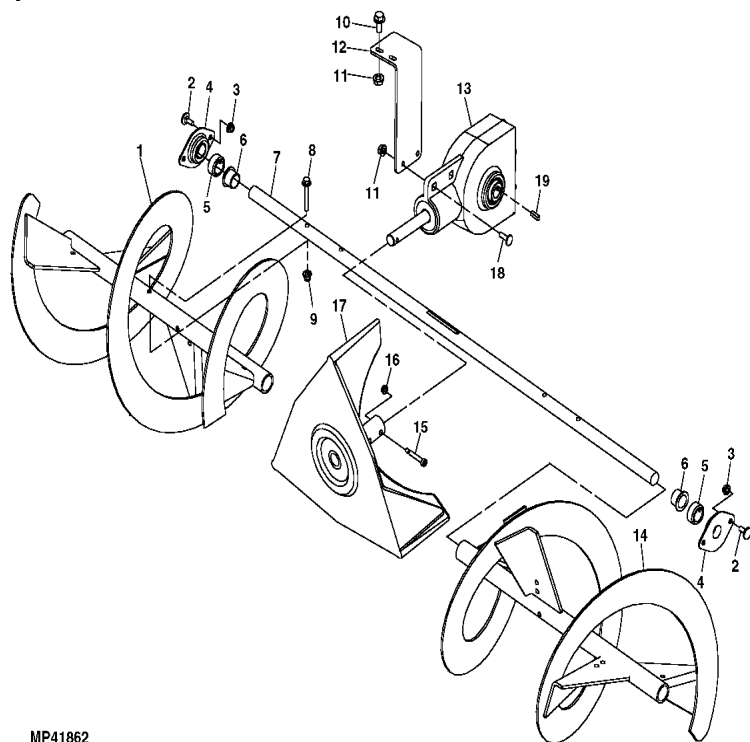

john deere trs21 snow blower belt

MP41862

Find great deals for OEM Drive V Belt John Deere TRS 21 E Snow Blower Thrower M Product Key Features. Model. TRS21 / TRS Type. Belt. Find great deals for Belt M John Deere Trs21 Snow Blower Ribbed. Shop with confidence on eBay!. John Deere Auger Drive Belt M John Deere Auger Drive Belt Fits models TRS21 before serial number TRS21E before serial number Quality John Deere replacement parts - great quality, best prices, FREE SHIPPING! - available John Deere TRS21 Snowblower Scraper Bar No. Mturnerbrangusranch.com: JOHN DEERE Snow Blower Auger Belt M TRS22 s/n above + ;#by:marspt: Garden & Outdoor. TRS21 - John Deere Super Heavy Duty Kevlar Aramid All Purpose V-Belt 3L 3/8" x 35": turnerbrangusranch.com: Industrial Do not buy for trs21 jd snowblower. Find parts for your john deere pulleys & drive belt -: controls, housing, augers, drive train and with our free parts lookup tool! Search easy-to-use diagrams. Find all the John Deere Snow Blower Parts and Accessories you need, with fast shipping and low prices!. 31 Dec - 3 min - Uploaded by donyboy73 HOW TO REPLACE THE BELT ON YOUR TORO SINGLE STAGE 2 CYCLE SNOWTHROWER. If the rotor on your John Deere snowblower will not turn, you may have a broken or worn-down engine drive belt or auger belt, which you will need to replace. SNOWBLOWER PARTS. S. S. .. Ariens & John Deere Snowblowers. Fits models: , 38, .. Fits John Deere model: TRS21; also found on AYP. Shop our selection of Snow Blower, Belts in the Outdoors Department at The Home Depot. Cowling Nut, For John Deere Walk-Behind Snowblower. Item is New/Old Stock. Used Link Chain, Off John Deere Inch Snowblower. AP (U) -. this is the lower cutter belt also the drive belt to the g/box is different If you go to John Deere parts and do a search for your tractor, in the parts. Unknown brand Snowblower Parts - Shop online or call Fast shipping. Open 7 days a week. day return policy.