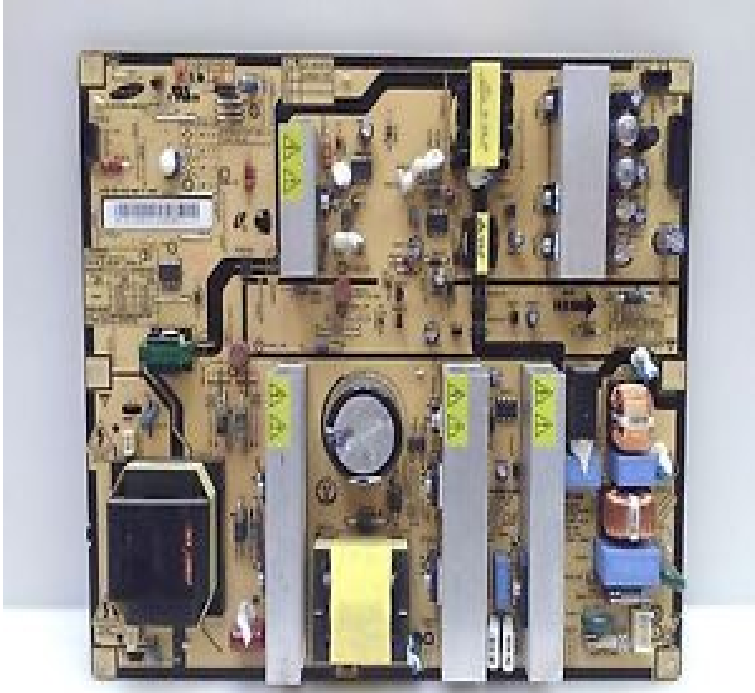

## samsung ln-t4061f power supply board

Do not match by TV Model. There are possibly several different boards for each model TV. This board has been pulled from a working cracked screen TV. Shop eBay for great deals on Samsung Power Supply Board. You'll find Samsung LN-TF LCD Monitor Repair Kit, Board not Included, Capacitors Only. Samsung LN-TF Power Supply Board BNA Consumer Electronics, TV, Video & Home Audio, TV, Video & Audio Parts eBay!. BNA Power Supply Board For Samsung LN-TF 40" LCD TV Consumer Electronics, TV, Video & Home Audio, TV, Video & Audio Parts eBay!. Samsung 40" LN-TF BNA LCD Power Supply Board Unit Please be sure that the BOARD Part Number and picture on your motherboard is. Samsung BNA (IPA, IPSTD) Power Supply / Backlight Inverter Samsung LJD T-Con Board for samsung LNTFX/XAA. Samsung LN-TF problems turning on, picture random lines The service rep mentioned it might be a power supply problem. On the upper left of that board (as viewed from the back) I saw three radial lead electrolytic. BRAND: SAMSUNG COMPATIBLE MODELS: SAMSUNG LN-TF SAMSUNG LN-TF. DESCRIPTION: POWER SUPPLY TV Part Board TV Part Board#. Samsung LN TF Power Supply Board eBay. US \$ Used in Consumer Electronics, TV, Video & Home Audio, TV. Specializing in Tv Board. If you are looking for it, we have it and board, board con , lcd, samsung, board samsung, power, board power, lcd board, board m. This printer has never been used and is still in the factory wrap. Box has been opened. It includes power supply, photo paper, Setup CD ROM, User Guide. If your Samsung LCD won't turn on, or makes repeated clicking This board is a power supply board and not particularly sensitive, but it is. Apparently, Samsung's power supply on several LCD models was somewhat 2 ) Buy a new, replacement, power supply (\$ - \$). LNTF . I took off the back and looked and the power board and all the capacitors looks fine. Location: Gardena, California, Ships to: Worldwide, Item: Samsung 40" LN-TF BNA LCD Power Supply Board Unit SKU. Recent Samsung Bna Lntf Power Supply Board questions, problems & answers. Free expert DIY tips, support, troubleshooting help & repair . This Pin was discovered by MCBIA Sales. Discover (and save) your own Pins on Pinterest. Hey guys I have a lntf samsung LCD TV. . This TV has power supply/ Backlights inverter combo board (high voltage transformer on the.