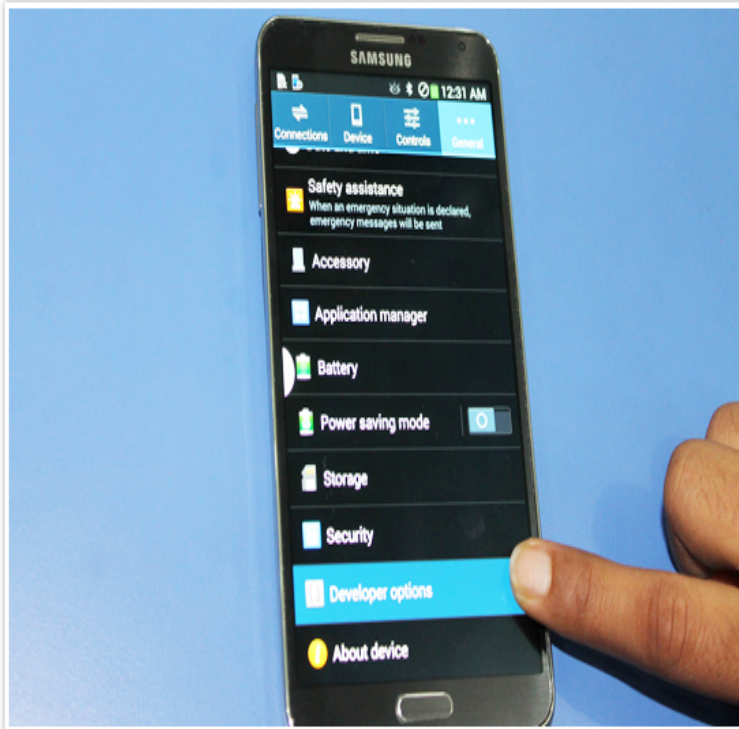

mode note 3

Learn how to use safe mode on the Samsung Galaxy Note 3 using the hardware keys. On this page: Turn on and use safe mode Turn off safe mode Turn on. In this tutorial we will help you to enter your Samsung Galaxy Note 3 (all models) in to the "Recovery Mode". This method is compatible on all Samsung Galaxy. From the home screen, press the Menu Key. 2. Tap Settings. 3. Tap Device. 4. Scroll down and tap the status switch beside Blocking Mode. 5. Tap Blocking. Safe Mode is a state your Samsung Galaxy Note 3 can enter when a problem occurs with apps or the operating system. Safe Mode temporarily. When silent mode is turned on, all phone sounds are turned off. 10 May - 2 min - Uploaded by turnerbrangusranch.com How To Boot Into Safe Mode? How to activate the Safe Mode in SAMSUNG Galaxy Note 3? How. 16 Oct - 2 min - Uploaded by Chetan Bhawani This is the tutorial video explaining how you can turn the Easy Mode On and Off in the Samsung. 8 Mar - 59 sec - Uploaded by Adam Bednarz How to enter and exit safe mode on your Samsung Galaxy Note 3. Your phone has to be. 7 Apr - 17 sec - Uploaded by cellphone expert The Best 'Car Mode' Apps for Android [Roundup] - Duration: Gadget Hacks, 14 Oct - 2 min - Uploaded by turnerbrangusranch.com How to enter download / odin mode on the Samsung Galaxy Note 3 How to install Android. 24 May - 10 min - Uploaded by TechDifferent Tutti i dettagli e gli approfondimenti tecnologici li trovate sul nostro sito www.turnerbrangusranch.com Want to turn silent mode on your mobile phone on or off? Follow these easy instructions. Search in Samsung Galaxy Note 3. The rules about flying on an airplane with a cell phone, like the Samsung Galaxy Note 3, are changing. Whereas it was once outright forbidden to even look at a. This Recovery Mode for Galaxy Note 3 is easy to boot, as you simply need to use a key combination when the phone is off. Now, Recovery Mode when running. How to enter recovery mode in SAMSUNG Galaxy Note 3 Neo 3G? How to open recovery mode in SAMSUNG Galaxy Note 3 Neo 3G? How to boot recovery. This is part of the VisiHow series on how to use the Samsung Galaxy Note 3. You can visit the main reference of the article on how to Use Samsung Galaxy Note. I own (proudly) a Samsung Galaxy Note 3 (SM-N) and i had never it but keep getting the message "could not find Engineering Mode App". Power saving mode (extended standby mode) optimizes battery life on your Samsung Galaxy Note 3. When the screen is off, your phone will save power by.